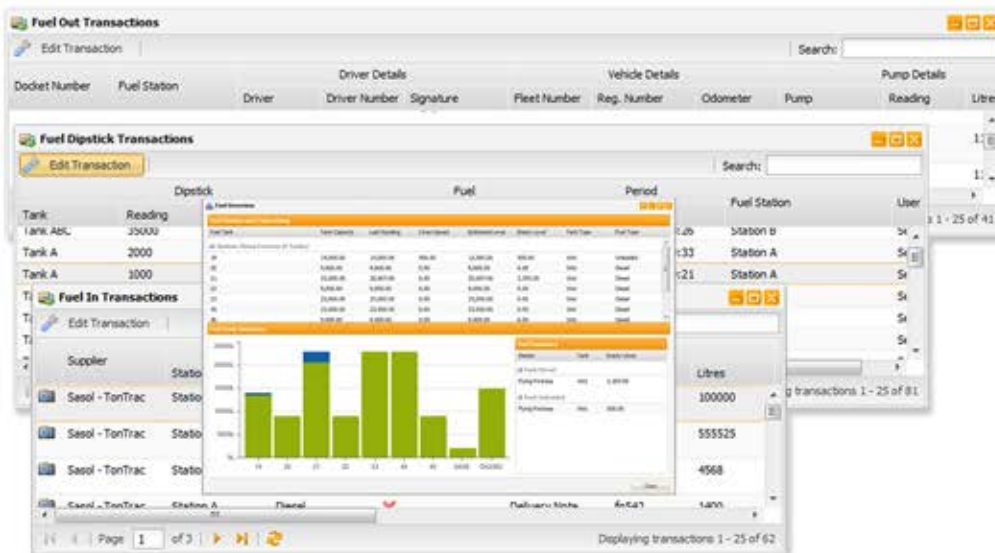

TonTrac

Fuel

"REAL-TIME DATA *by* CAPTURING AT SOURCE"

Fuel

Fuel is a realtime fuel management system consisting of a mobile application for capturing of fuel related transactions (including fuel in, fuel out and dipstick readings) in remote locations and a web based suite of tools for the management and control of the captured transactions.

Fuel was designed for the transport industry where organisations carry their own fuel for refueling and management of mine fuel. This system suits both urban and rural fuel stations with the ability to capture transactions offline and later upload them when a signal is available.

SCAN QR CODE TO:

Download
Android application

TonTrac
Website

"REAL-TIME DATA *by* CAPTURING AT SOURCE"

There are 3 basic components to this system:

1. Mobile Application

This application can be run on any mainstream mobile device of choice that is running either Android or Apple iOS. This software not only does data capturing, it also interacts with the device's camera and GPS capabilities.

3. Application Programming Interface "API"

TonTrac is not out to replace your existing system, it's there to complement your current ERP (Enterprise Resource Planning) system and provide it with the information it needs to give you accurate and timely reporting.